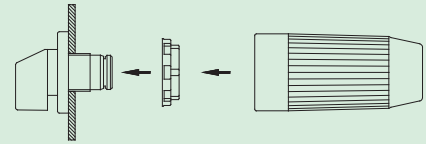

Additional top escutcheon plates/Assembly tool

FAZ2-8041

218098

Additional top escutcheon plates

with additional inscription to be clipped on the escutcheons and padlock devices

Order code number

Escutcheon frame plate black, legend plate silver, without inscription (can be engraved)	FAZ2 - 8000
Escutcheon frame plate black, legend plate silver, inscription black, inscription FA 8... (see page 82)	FAZ2 - 8...
Escutcheon frame plate black, legend plate silver, inscription black, special engraving	FAZ2 - (special no.)
Escutcheon frame plate black, legend plate yellow, without inscription (can be engraved)	FBZ2 - 8000
Escutcheon frame plate black, legend plate yellow, inscription black, inscription FA 8... (see page 82)	FBZ2 - 8
Escutcheon frame plate black, legend plate yellow, inscription black, special engraving	FBZ2 - (special no.)
Escutcheon frame plate black, legend plate black, without inscription (can be engraved)	FCZ2 - 8000
Escutcheon frame plate black, legend plate black, inscription silver, inscription FA 8... (see page 82)	FCZ2 - 8...
Escutcheon frame plate black, legend plate black, inscription silver, special engraving	FCZ2 - (special no.)
Escutcheon frame plate black, legend plate white, without inscription (can be engraved)	FDZ2 - 8000
Escutcheon frame plate black, legend plate white, inscription black, inscription FA 8... (see page 82)	FDZ2 - 8...
Escutcheon frame plate black, legend plate white, inscription black, special engraving	FDZ2 - (special no.)
Escutcheon frame plate black, legend plate black, without inscription (can be engraved)	FEZ2 - 8000
Escutcheon frame plate black, legend plate black, inscription white, inscription FA 8... (see page 82)	FEZ2 - 8...
Escutcheon frame plate black, legend plate black, inscription white, special engraving	FEZ2 - (special no.)
Escutcheon frame plate black (without legend plate)	FAZ2